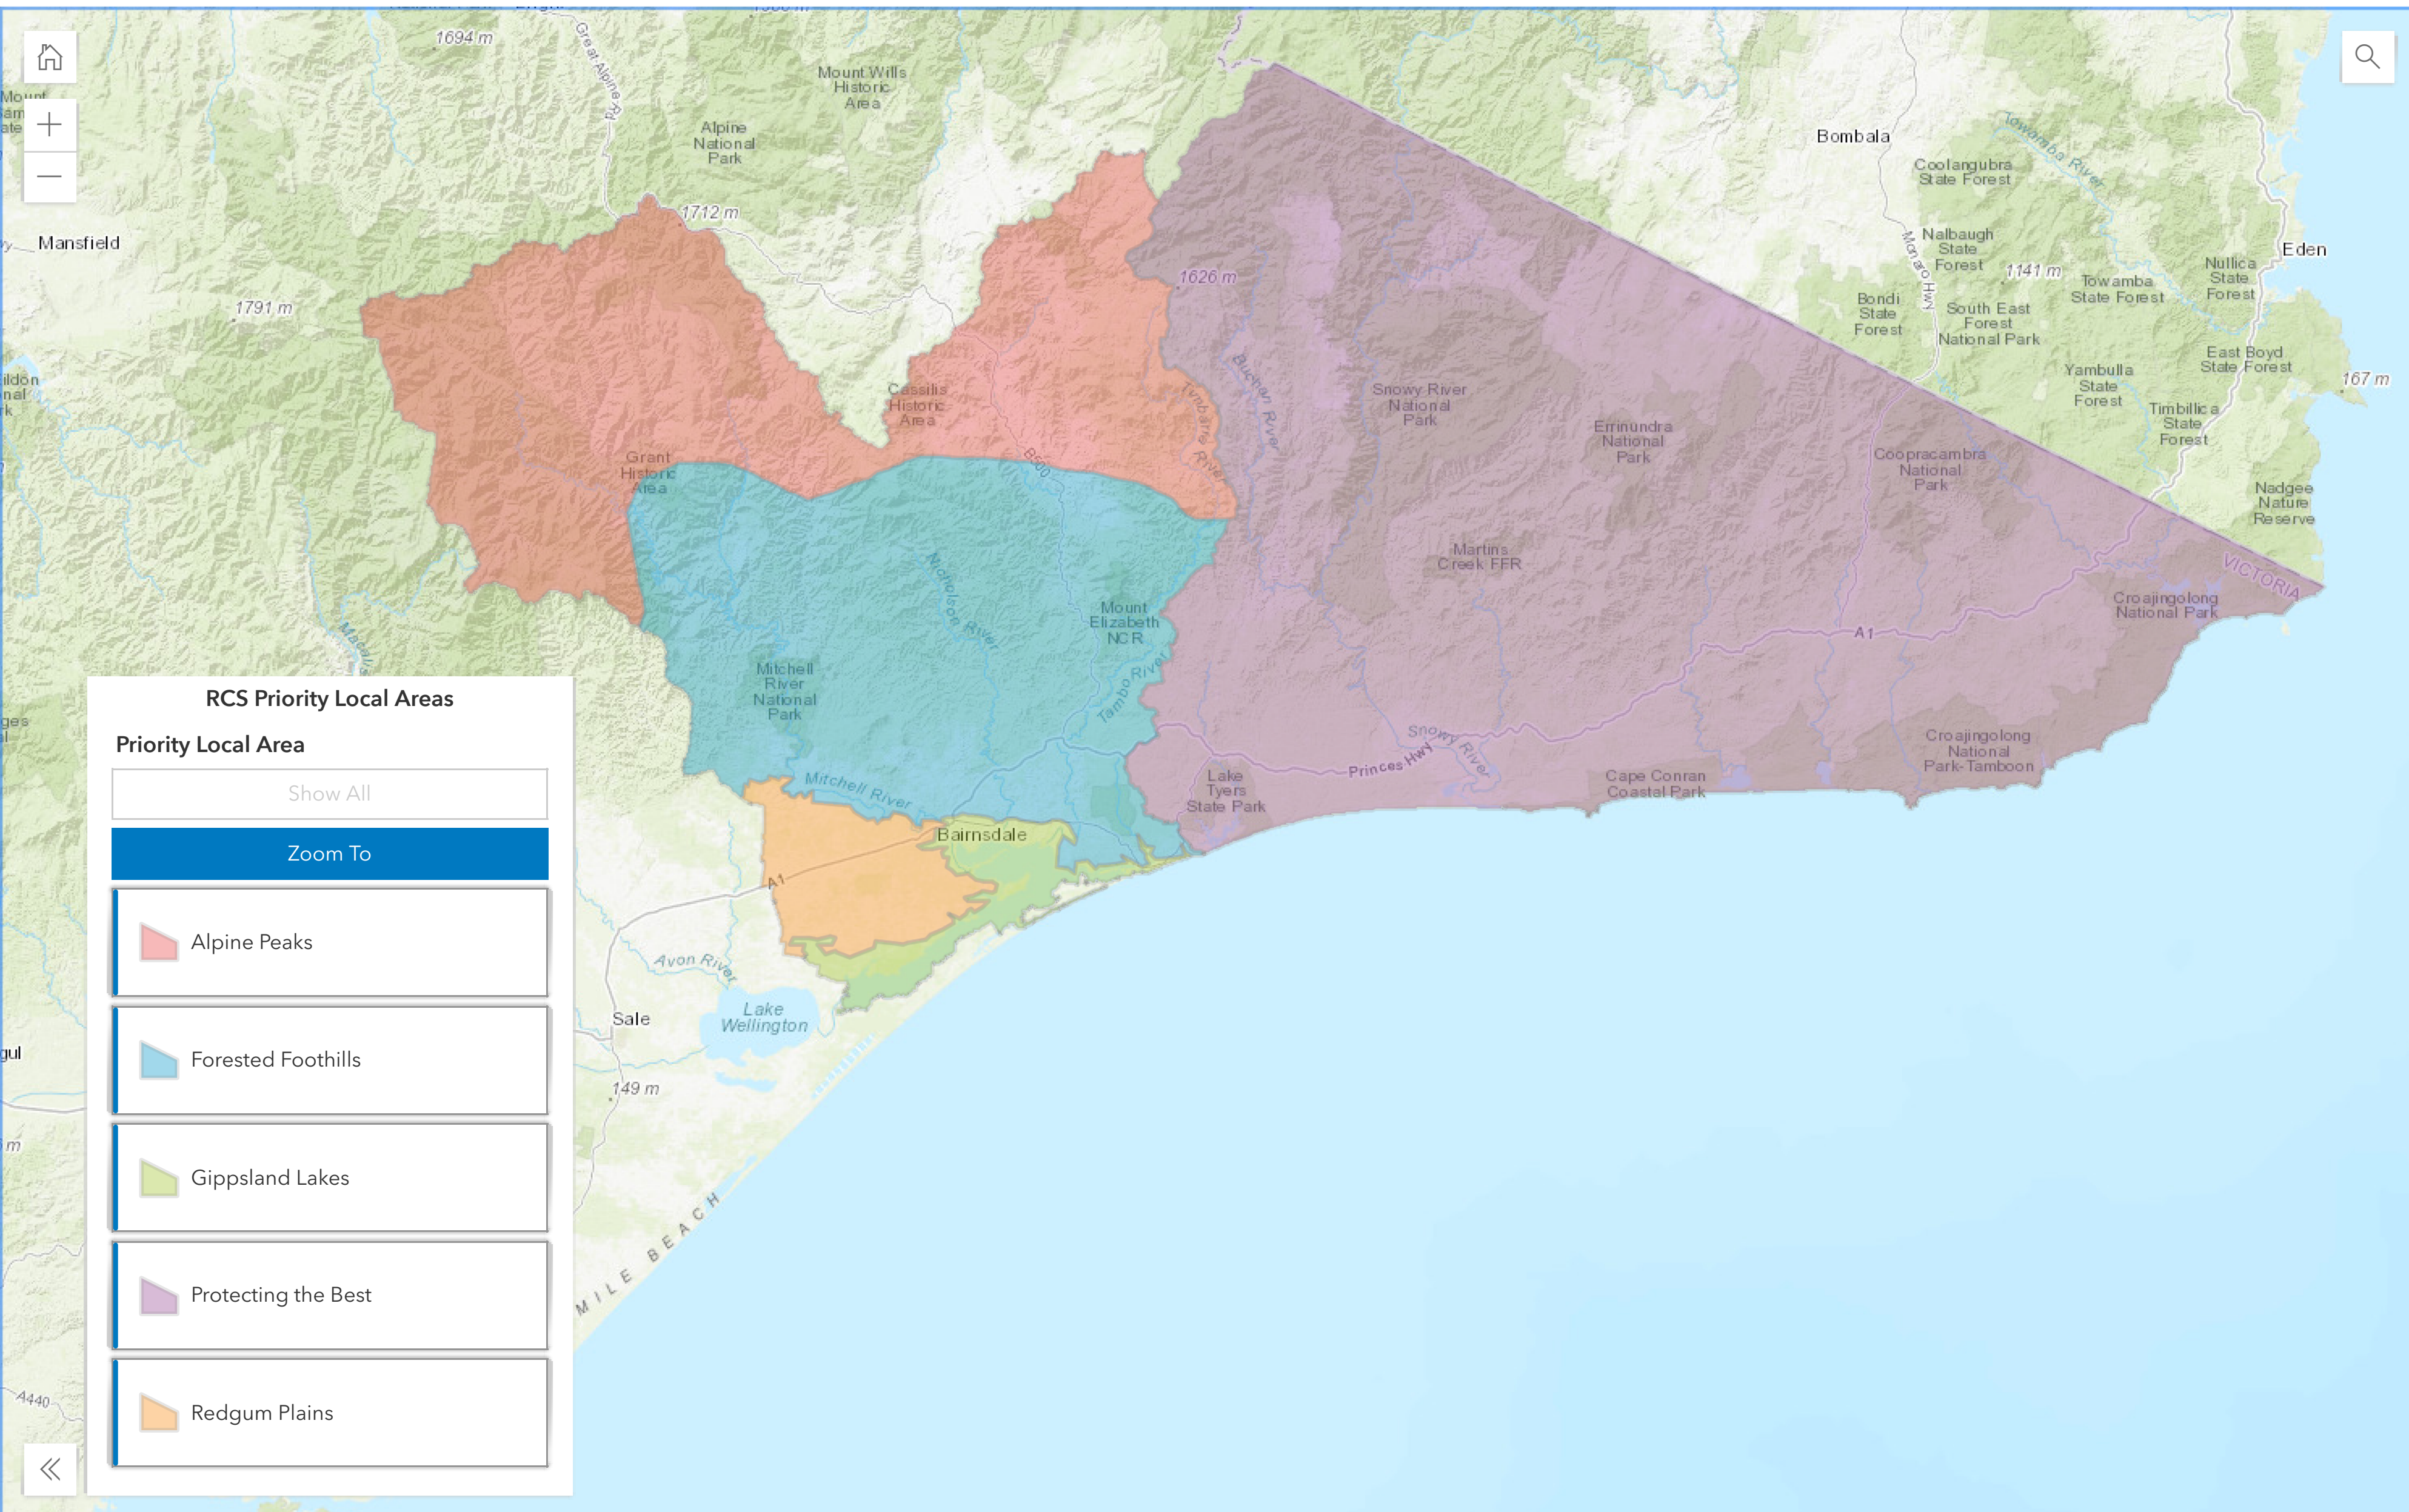

# East Gippsland Priority Local Areas

**RCS Priority Local Areas**

Priority Local Area

Show All

**Zoom To**

- Alpine Peaks
- Forested Foothills
- Gippsland Lakes
- Protecting the Best
- Redgum Plains